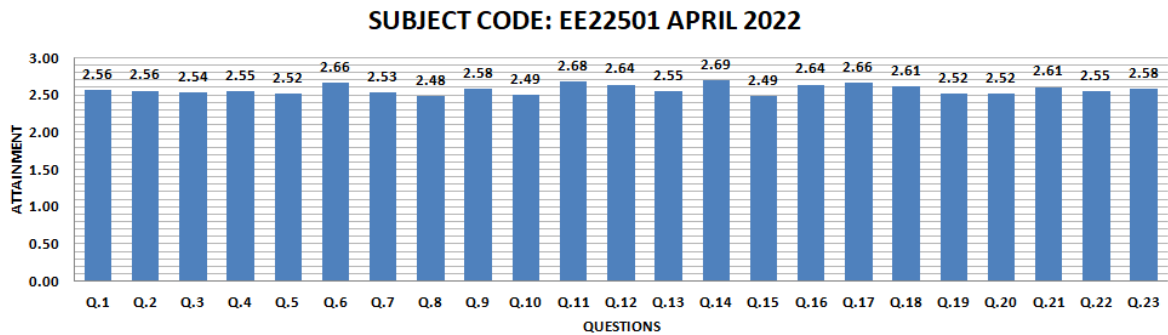

Shri G. S. Institute of Technology and Science, Indore
Department of Electrical Engineering

FACULTY FEEDBACK, APRIL 2022

Shri G. S. Institute of Technology and Science, Indore

Department of Electrical Engineering