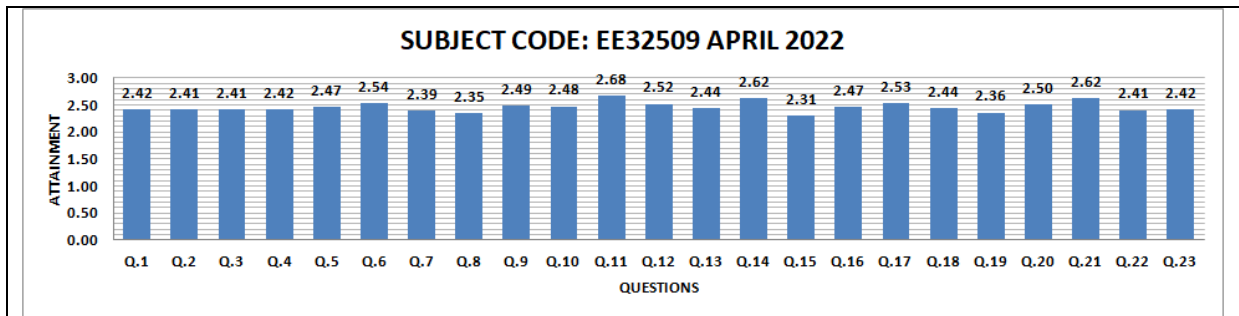

Shri G. S. Institute of Technology and Science, Indore
Department of Electrical Engineering

FACULTY FEEDBACK, APRIL 2022

Shri G. S. Institute of Technology and Science, Indore

Department of Electrical Engineering