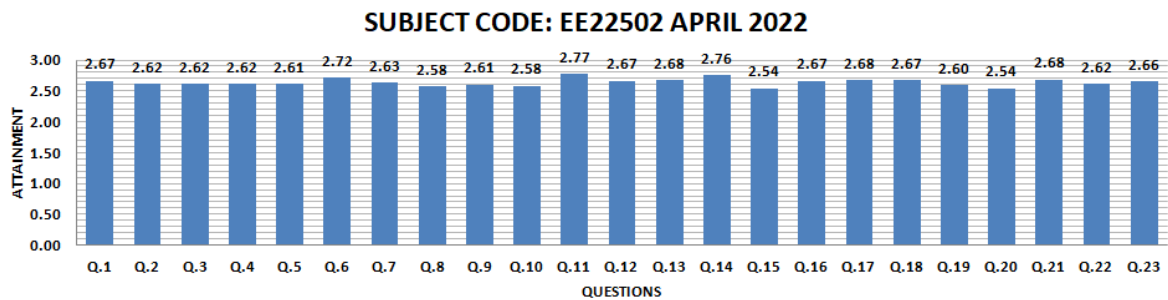

Shri G. S. Institute of Technology and Science, Indore
Department of Electrical Engineering

FACULTY FEEDBACK, APRIL 2022

Shri G. S. Institute of Technology and Science, Indore

Department of Electrical Engineering