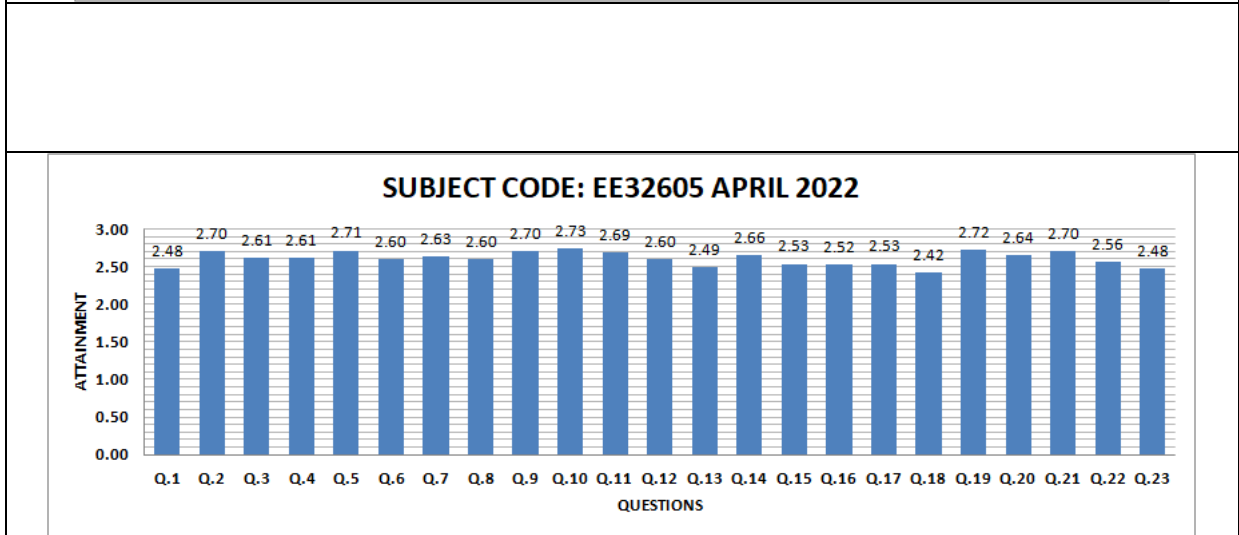

Shri G. S. Institute of Technology and Science, Indore

Department of Electrical Engineering