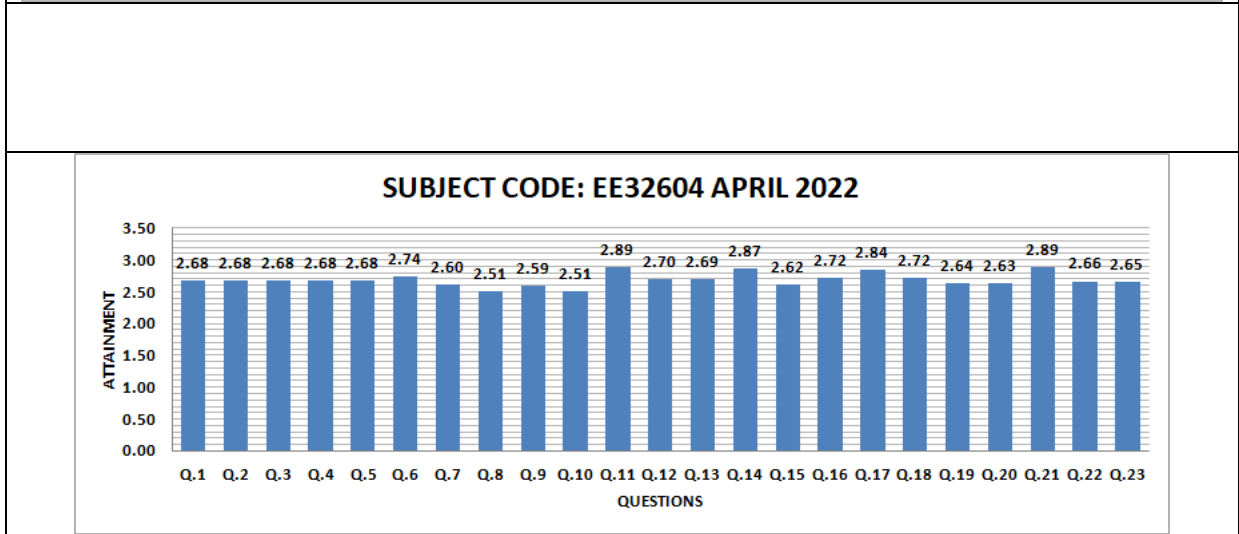

Shri G. S. Institute of Technology and Science, Indore

Department of Electrical Engineering