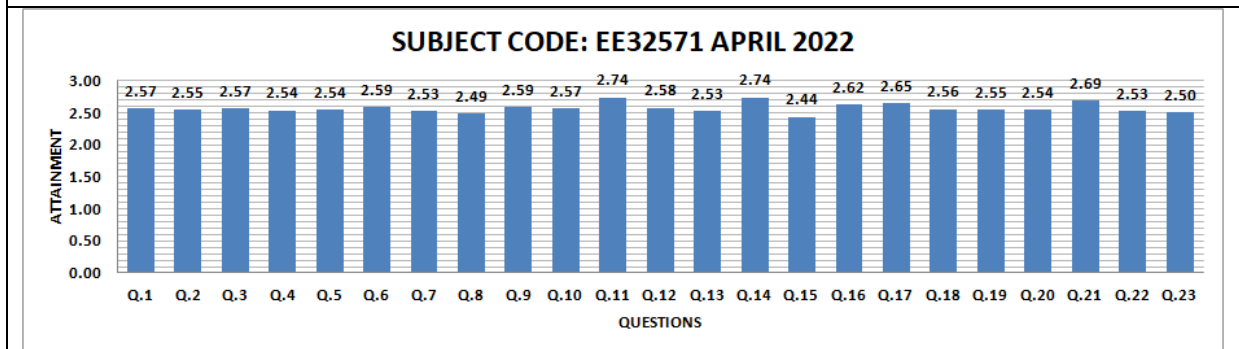

Shri G. S. Institute of Technology and Science, Indore
Department of Electrical Engineering

FACULTY FEEDBACK, APRIL 2022

Shri G. S. Institute of Technology and Science, Indore

Department of Electrical Engineering