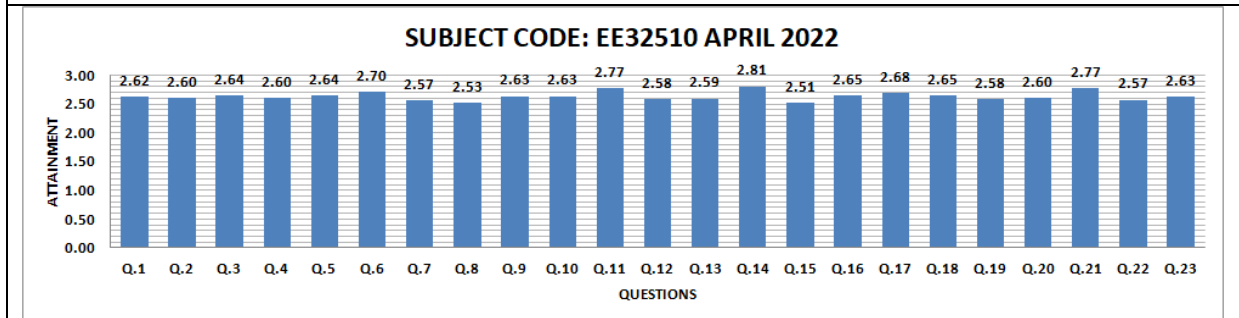

Shri G. S. Institute of Technology and Science, Indore
Department of Electrical Engineering

FACULTY FEEDBACK, APRIL 2022

Shri G. S. Institute of Technology and Science, Indore

Department of Electrical Engineering