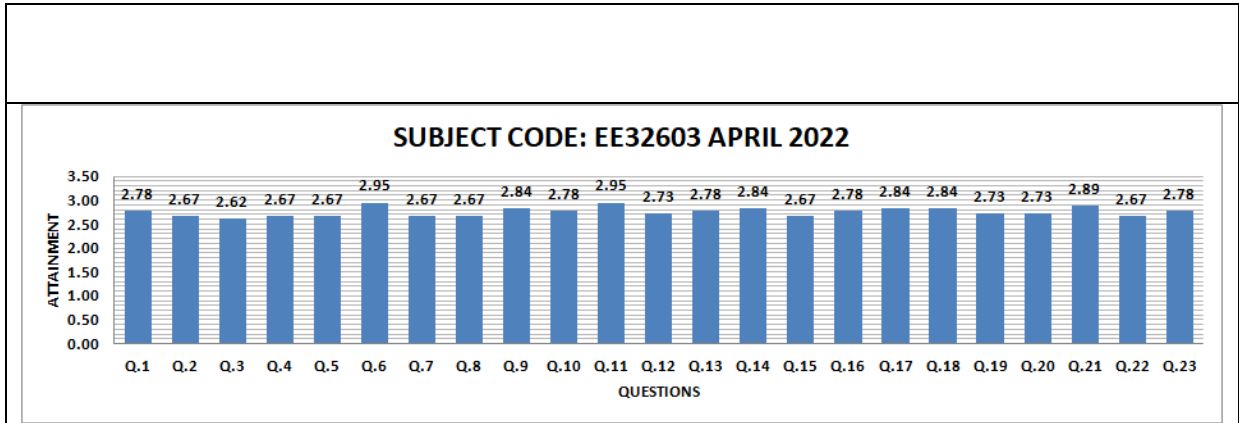

Shri G. S. Institute of Technology and Science, Indore

Department of Electrical Engineering