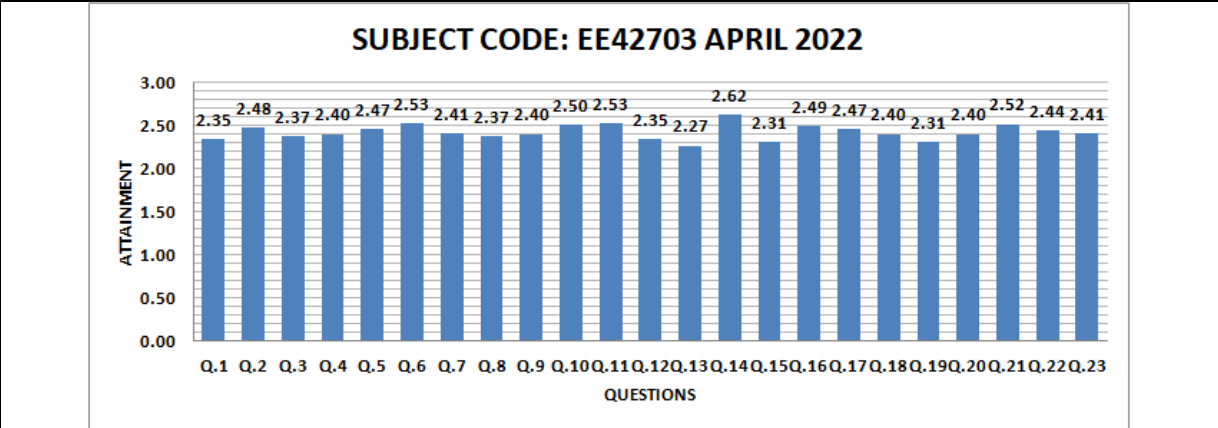

Shri G. S. Institute of Technology and Science, Indore

Department of Electrical Engineering