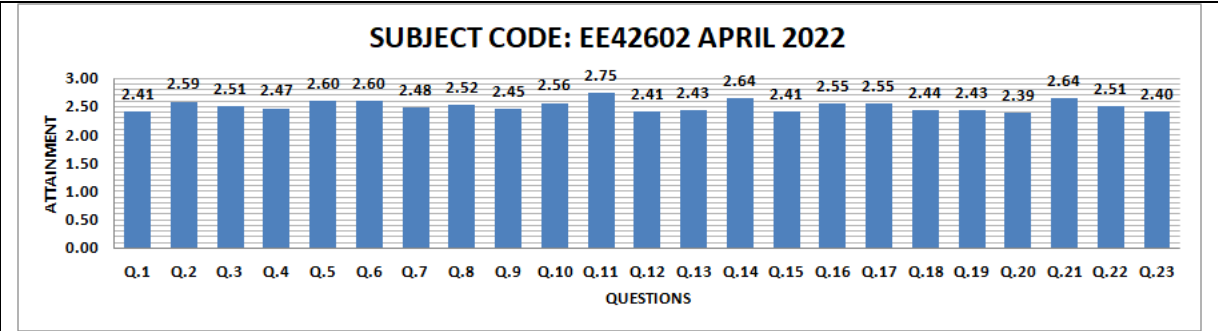

Shri G. S. Institute of Technology and Science, Indore

Department of Electrical Engineering