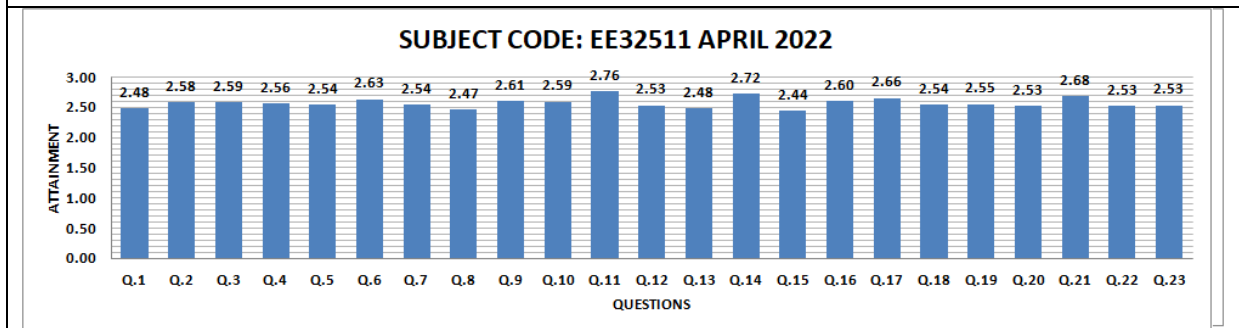

Shri G. S. Institute of Technology and Science, Indore
Department of Electrical Engineering

FACULTY FEEDBACK, APRIL 2022

Shri G. S. Institute of Technology and Science, Indore

Department of Electrical Engineering