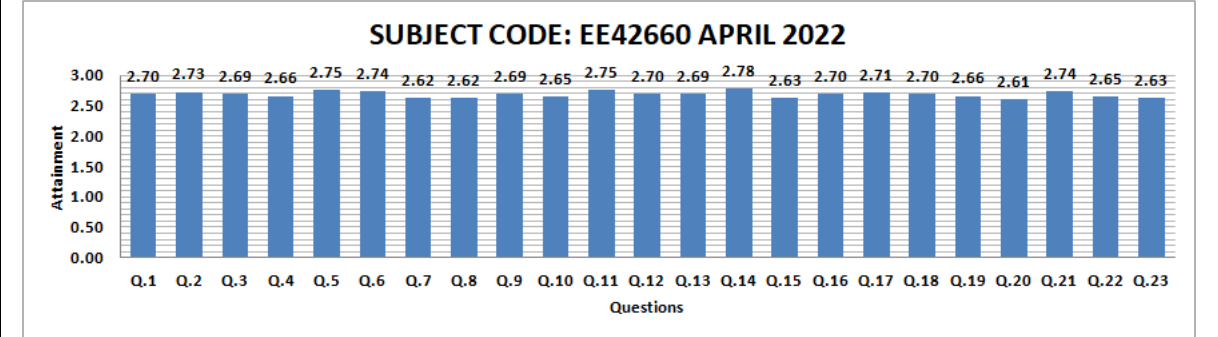

Shri G. S. Institute of Technology and Science, Indore

Department of Electrical Engineering