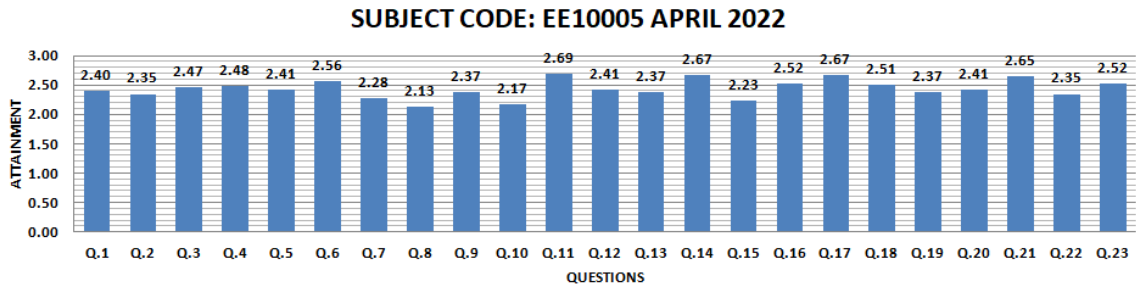

Shri G. S. Institute of Technology and Science, Indore
Department of Electrical Engineering

FACULTY FEEDBACK, APRIL 2022

Shri G. S. Institute of Technology and Science, Indore

Department of Electrical Engineering